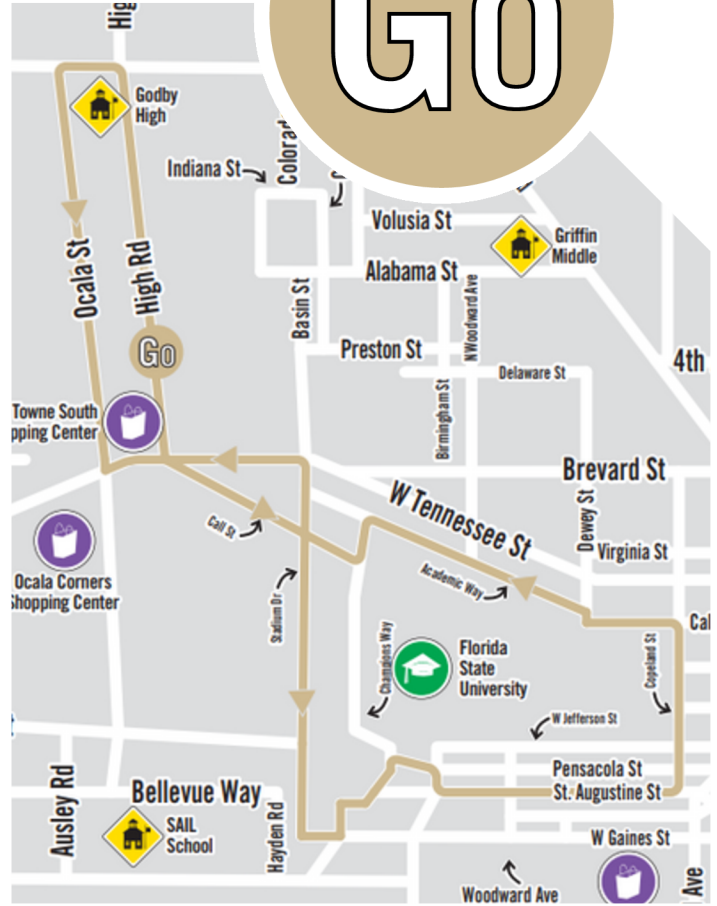

SEMINOLE EXPRESS

Powered by starmetro

WHERE'S MY BUS?

MORE INFORMATION

INFOWEB.TALGOV.COM

TRANSPORTATION.FSU.EDU

GO

Legend

3:30 BOLD timepoints in tables are p.m.
Charging Stop

FSU | TRANSPORTATION & PARKING SERVICES

GOLD